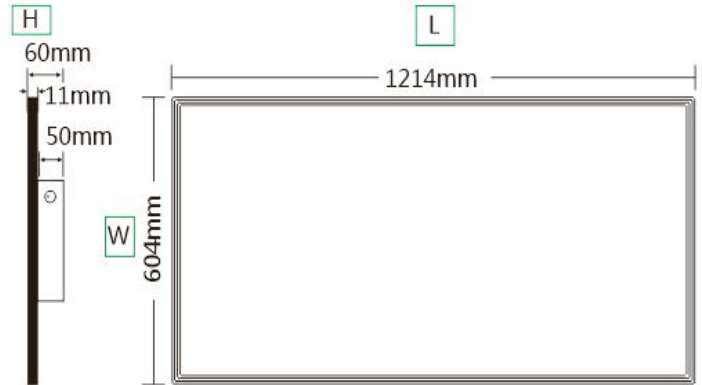

UL Series LED Panel

FPL-105-UL24-52W

60120 2'x4' LED Panel Light

Project name _____

Date _____

Type _____

Products Description

The UL Series LED Panel light with thin frame design of 11mm thickness, delivers up to 105LPW efficacy. It provides high uniformity up to 90%, excellent efficacy, and reduced glare. The ultra thin panel and improved lumen maintenance of 80,000 hours @L85, allows high energy saving and low maintenance costs over time. It is suitable for advanced indoor illumination.

Products Dimens

Panel: L=1214mm W=604mm H=60mm Driver Box=50x100x320mm
 Panel: L=47.8" W=23.8" H=2.36" Driver Box=1.96"x3.94"x12.6"

Certification:

AVERAGE AND CENTER E Figure		
1.0 m	1138.22 lx	2.88 m
1.5 m	505.88 lx	4.35 m
2.0 m	261.31 lx	5.80 m
2.5 m	182.12 lx	7.28 m
3.0 m	126.47 lx	8.75 m
High illuminance		Diameter