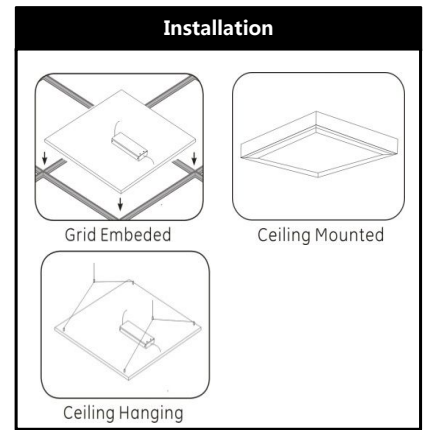

Products Dimens

Panel: L=1214mm W=604mm H=60mm Driver Box=50x100x320mm
 Panel: L=47.8" W=23.8" H=2.36" Driver Box=1.96"x3.94"x12.6"

Certification:

AVERAGE AND CENTER E Figure		
1.0 m	1138.22 lx	2.88 m
1.5 m	505.88 lx	4.35 m
2.0 m	261.31 lx	5.80 m
2.5 m	182.12 lx	7.28 m
3.0 m	126.47 lx	8.75 m
High illuminance		Diameter