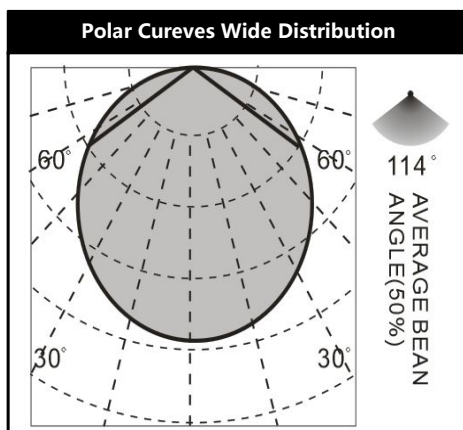

UL Series LED Panel

FPL-105-UL24-52W

60120 2'x4' LED Panel Light

Project name _____

Date _____

Type _____

Products Description

The UL Series LED Panel light with thin frame design of 11mm thickness, delivers up to 105LPW efficacy. It provides high uniformity up to 90%, excellent efficacy, and reduced glare. The ultra thin panel and improved lumen maintenance of 80,000 hours @L85, allows high energy saving and low maintenance costs over time. It is suitable for advanced indoor illumination.

Parameters

Optical Parameters			
CCT	6000K/5000K	4000K	3000K
Lumen Output(lm)±5%	5408	5408	4867
Lumen Efficacy(LPS)±5%	104	104	93.6
LED Type/Qt'y	SMD 2835 / 216pcs		
CRI/SDCM	>80/<6		

Electrical Parameters	
Rated Power(w)±5%	52
Rated/Actual Input	100~277Vac 50/60Hz
Driver Output Data	25-38Vdc / 1400ma / 47W
Power Factor/THD/PE	>90%/<20/88%
Driver/Connection	Fixed Driver
Over Load/Short Circuit	Protection
Surge/Protection Class	>1KV / Class II
Hi-pot Test Range	SELV Isolated Driver, 3750Vdc/5mA/60S

Products Dimens

Panel: L=1214mm W=604mm H=60mm Driver Box=50x100x320mm
 Panel: L=47.8" W=23.8" H=2.36" Driver Box=1.96"x3.94"x12.6"

Certification:

AVERAGE AND CENTER E Figure		
1.0 m	1138.22 lx	2.88 m
1.5 m	505.88 lx	4.35 m
2.0 m	261.31 lx	5.80 m
2.5 m	182.12 lx	7.28 m
3.0 m	126.47 lx	8.75 m
High illuminance		Diameter